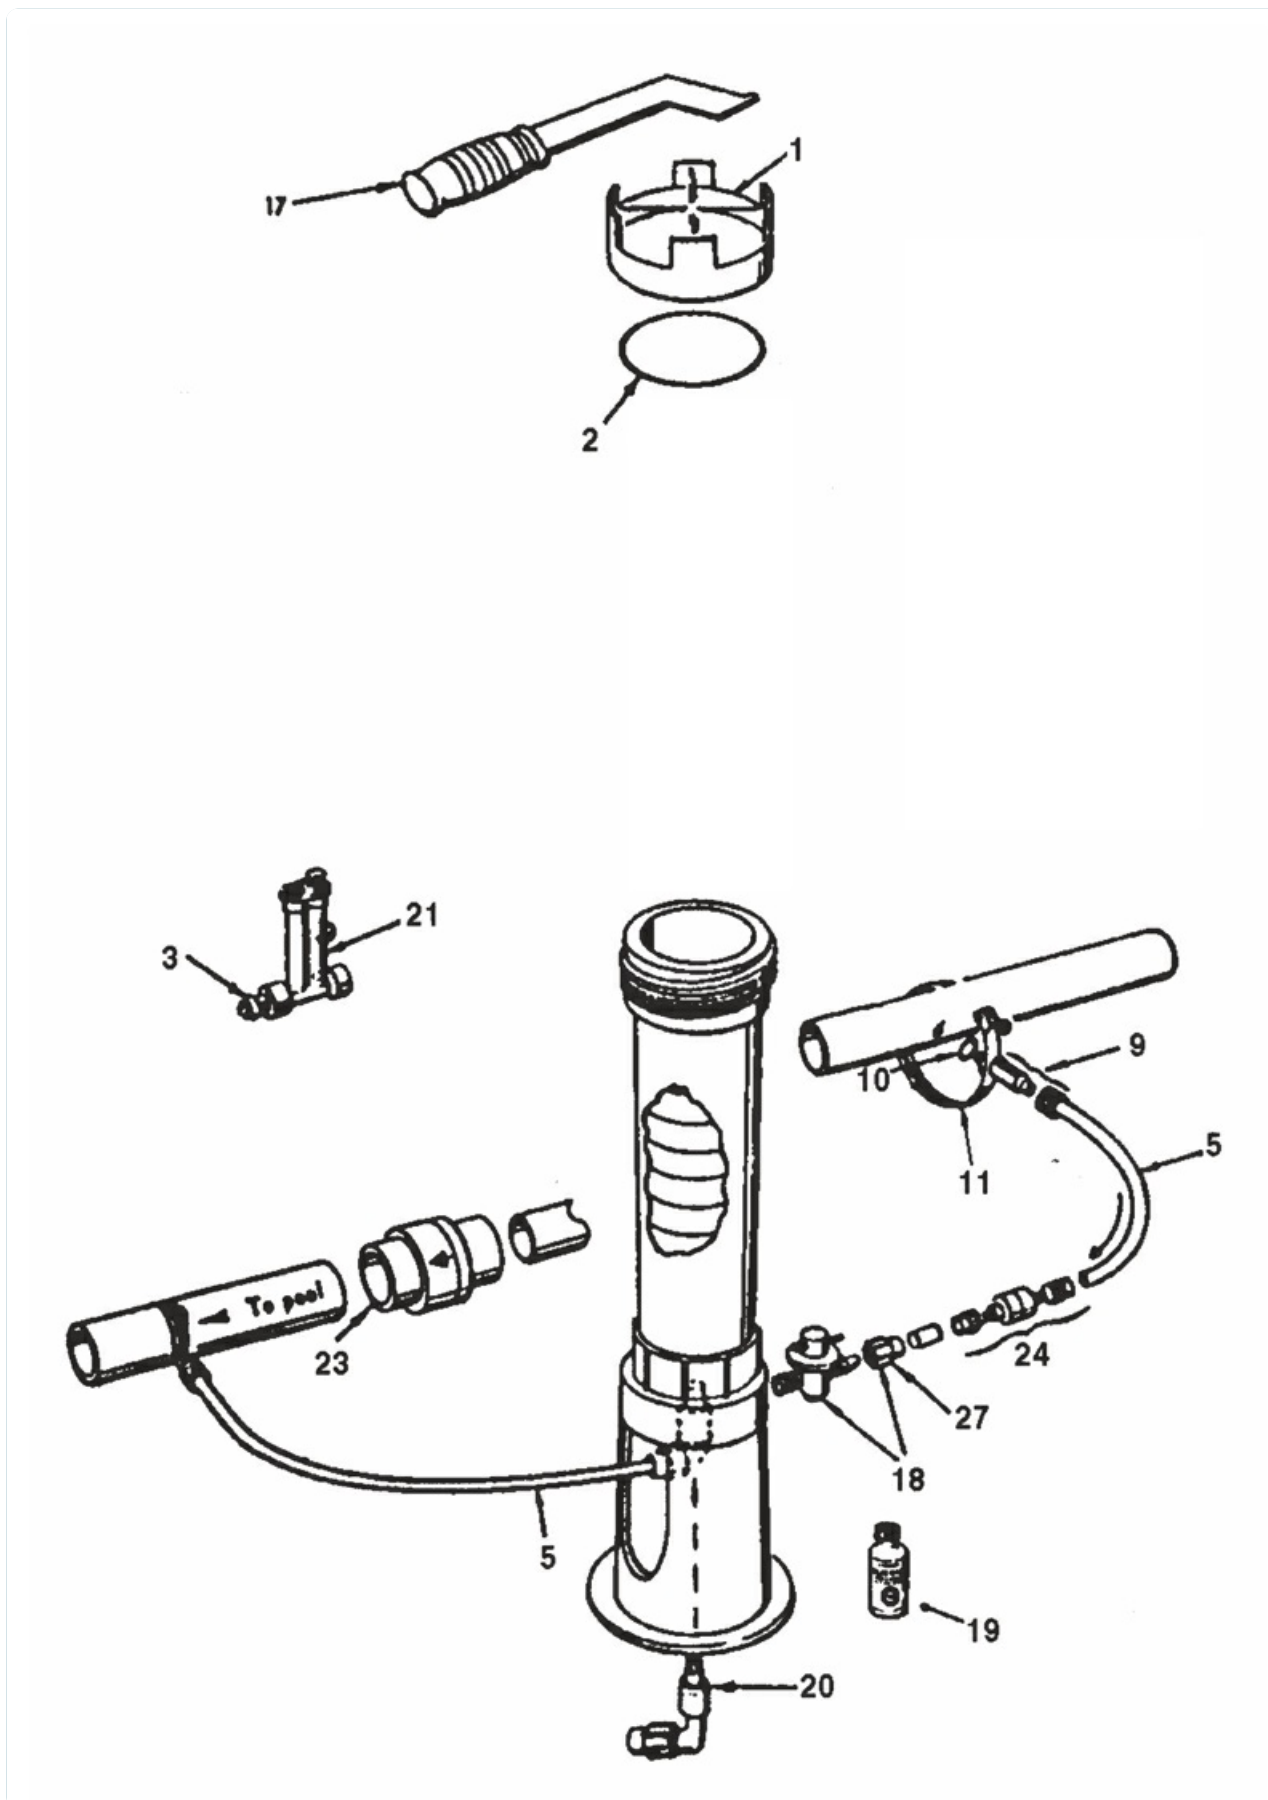

Dávkoваč pevných látek hadičkový Rainbow 300

Detail	Identifikace	Popis
1	PR172008W	Víko se závitem 3" bílé <i>VALVE WITH SWORL 3" WHITE</i>
3	PR172020	X ZPĚTNÝ VENTIL <i>X BACKWAY VALVE</i>
9	PR172032	Hadicový trn s maticí <i>PIPE THORN WITH NUT</i>
11	PR172034	Stahovací svorka <i>FASTENING CLIP</i>
18	PR172060	Regulační ventil 1/4" <i>REGULATING VALVE 1/4"</i>
20	PR172061	Kombin.reg.ventil a kolen <i>COMBINATION CHECK VALVE/ELBOW</i>
23	PR172288	Zpětný ventil 1,5" or 2" <i>BACKWAY VALVE 1,5" OR 2"</i>
27	PRA18706	Převlečná matka 1/4" <i>COUNTER NUT 1/4"</i>

Detail	Identifikace	Popis
2	PR172009	O-KROUŽEK-VÍKA DÁVK.RAINB <i>O-RING OF LID DOOSING RAINBOW</i>
5	PR172023	Hadička 3/8x1/4"x2,4m Rai <i>HOSE 3/8X1/4"X2,4M RAINBOW</i>
10	PR172033	TĚSNĚNÍ VSTŘIKU RAINBOW <i>GASKET OF INJECTION RAINBOW</i>
17	PR172052	KLÍČ UZÁVĚRU DÁVKOVAČE RAINBOW <i>Wrench Cap Chlorinator</i>
19	PR172036	Siliconová vazelína <i>SILICONE VASELINE</i>
21	PR172080	Ventil kontroly průtoku <i>Flow indicator w/check valve</i>
24	PR172323	Korozi odolný zp.ventil <i>RUST REZISTANT BACK WASH VALVE</i>
	PR172064	SÁČEK S PŘÍSL.CHLORÁTORU RAINBOW <i>BAG WITH ACCESSORY FOR CHLORIN</i>