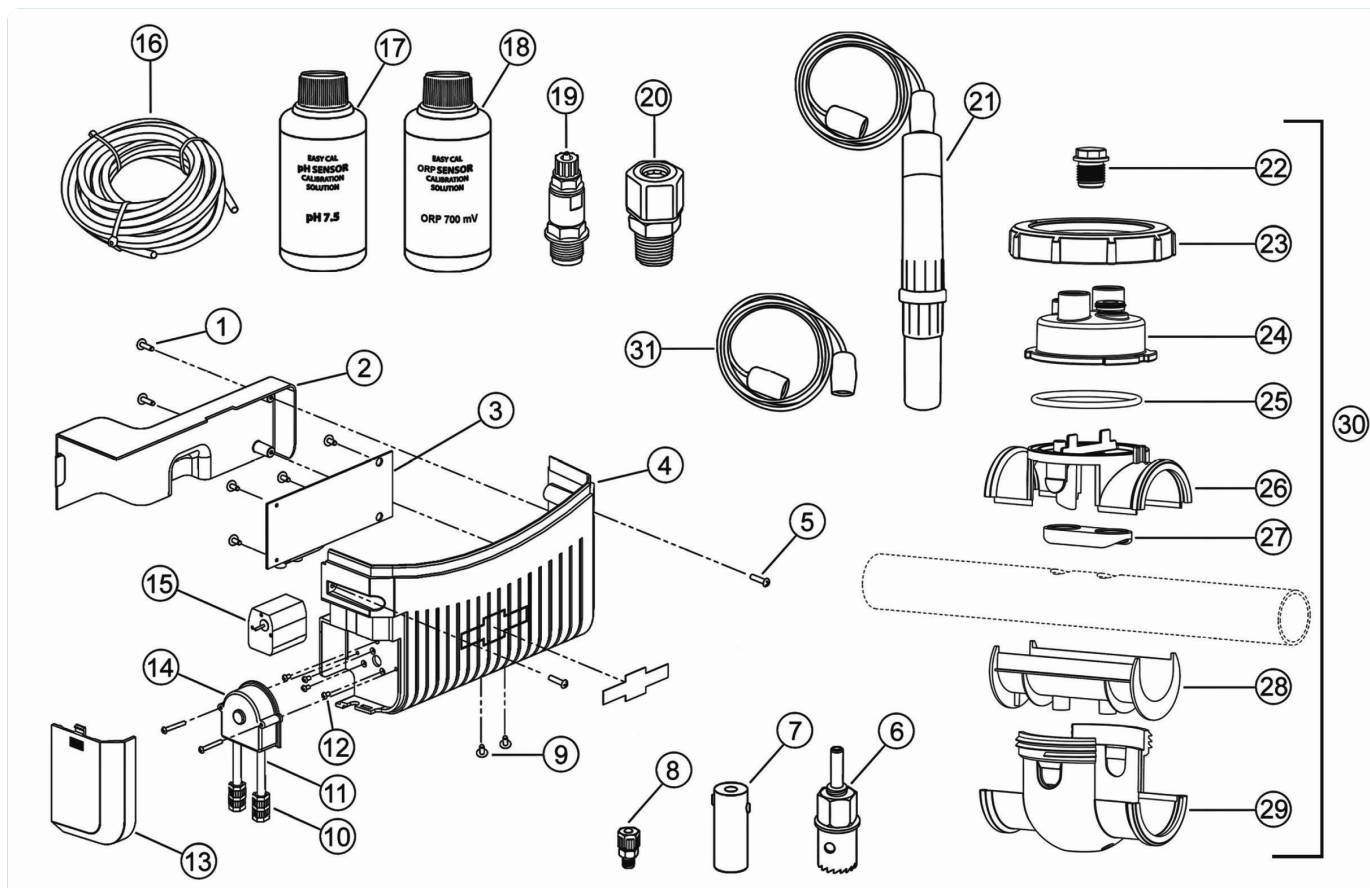

Přídavný modul Zodiac Dual Link - pH,ORP

Detail	Identifikace	Popis
1	WR0743400	4 x 1/4 fixing screws for electronic board <i>4 x 1/4 fixing screws for electronic board</i>
3	W083001	ELETRONIKA MODULU TRI PH <i>ELECTRONIC CARD MODEL TRI PH</i>
4	WR0743500	TRi module plastic cover <i>TRi module plastic cover</i>
5	WR0743000	M4x20mm fixing screws for Module cover (x4) <i>M4x20mm fixing screws for Module cover (x4)</i>
6	W043750	VRTÁK DO POTRUBÍ EI
7	W045121	ZÁVAŽÍ SACÍHO KOŠE TRI PH/PRO
9	WR0742400	M3x5mm fixing screws for lowers plate <i>M3x5mm fixing screws for lowers plate</i>

Detail	Identifikace	Popis
2	WR0743300	Module electronic board protection <i>Module electronic board protection</i>
3	W083011	ELEKTRONIKA MODULU TRI PRO <i>ELECTRONIC CARD MODUL TRI PRO</i>
4	W043250	PLASTOVÝ KRYT TRI PH / TRI PRO
6	WR0797300	Hole saw 22mm for pipe drilling <i>Hole saw 22mm for pipe drilling</i>
7	WR0741200	Ceramic counter - weight <i>Ceramic counter - weight</i>
8	WR0797100	Ceramic counter - weight retaining nozzle for suction hose <i>Ceramic counter - weight retaining nozzle for suction hose</i>
10	WR0740400	Peristatic hose connector <i>Peristatic hose connector</i>